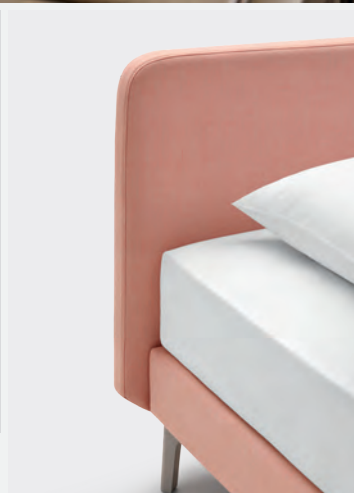

Studio.

Our Boxspring studio in the Glarus region.

In our Boxspring studio in Oberurnen we produce exclusive Boxspring unique pieces every day – each bed bears the personal signature of an experienced employee. Thus the traditional profession of upholsterer, which had almost disappeared in Switzerland, lives on at riposa. Today we are also training new upholsterers in our studio.

riposa Swiss Sleep is an investment
in your health – developed with
experience and innovation,
manufactured in Switzerland.