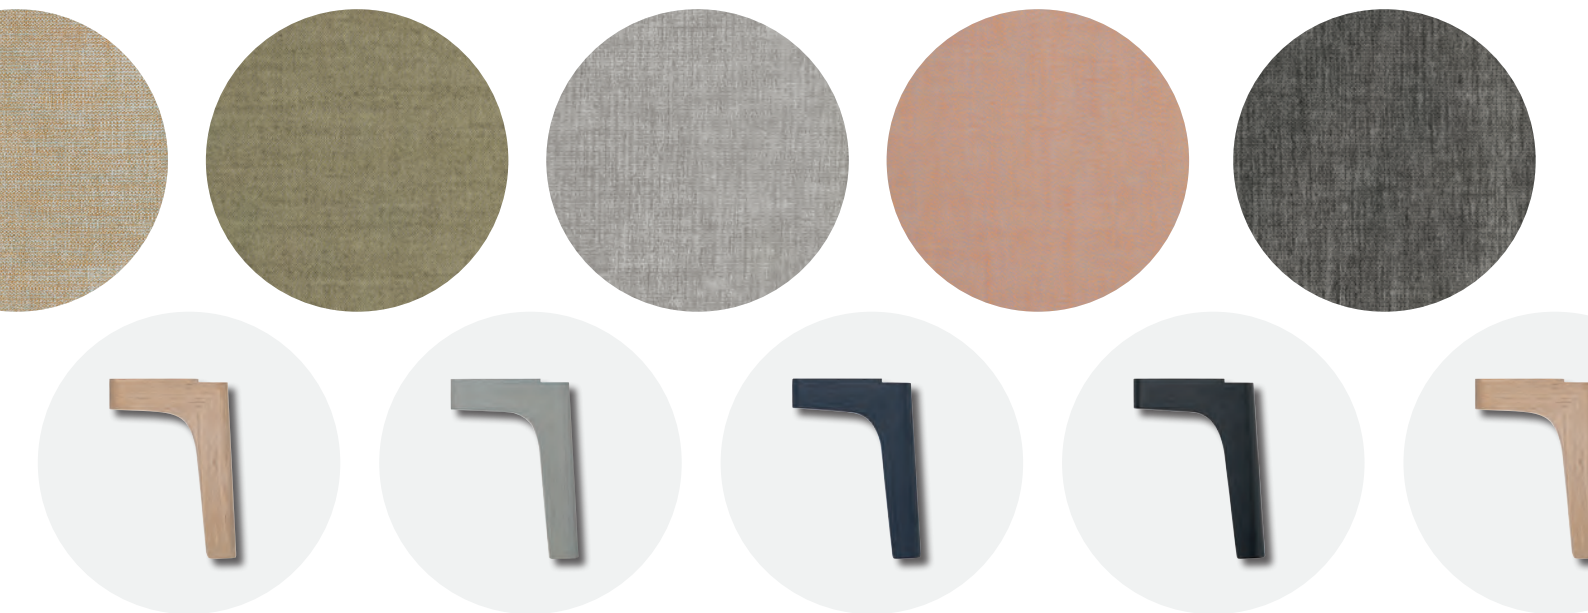

# Slow

Slow is the name of the enticing SlowTech Boxspring bed from riposa. It skilfully combines modern urban style with a smart SlowTech lightweight design. All of the materials are intelligently combined, giving the bed its clean, sculptural appearance. The Slow is created and manufactured with the greatest care in our development and craft studio in the Glarus region.

## SlowLiving look

The finely balanced proportions and the urban design language make the Slow a real eye-catcher.

# Your unique piece.

Turn your Slow into a truly unique piece – from the construction to the fabric colour.

The choice is yours.

You can choose from over 70 fabrics and leathers in a wide range of colours and structures from the various riposa collections. Combine them with solid wooden feet in Wood Light, Night Blue, Grey or Black and customise the Slow to create your very own unique model.

### FEET

The solid wooden feet are available in four colours: Wood Light, Night Blue, Grey and Black. This allows you to fully customise the look of your Slow bed depending on the colour of the cover.