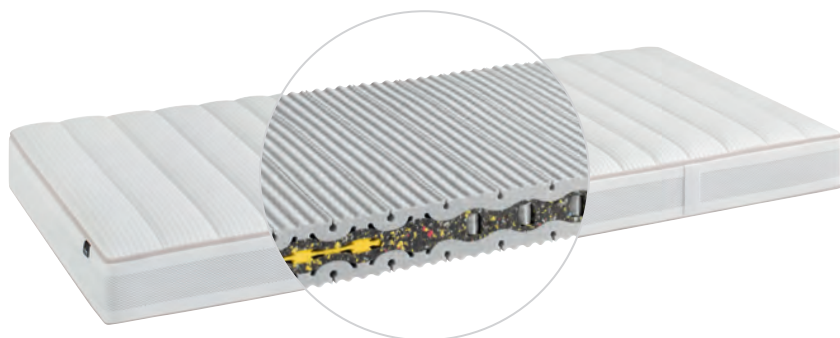

Day'Dream Luxe

The Day'Dream Luxe version makes a statement with a mattress cover that is as high quality as it is functional.

Aesthetics

The sophisticated mattress cover with Climaborder is nuanced by a contrasting zip in a trendy look.