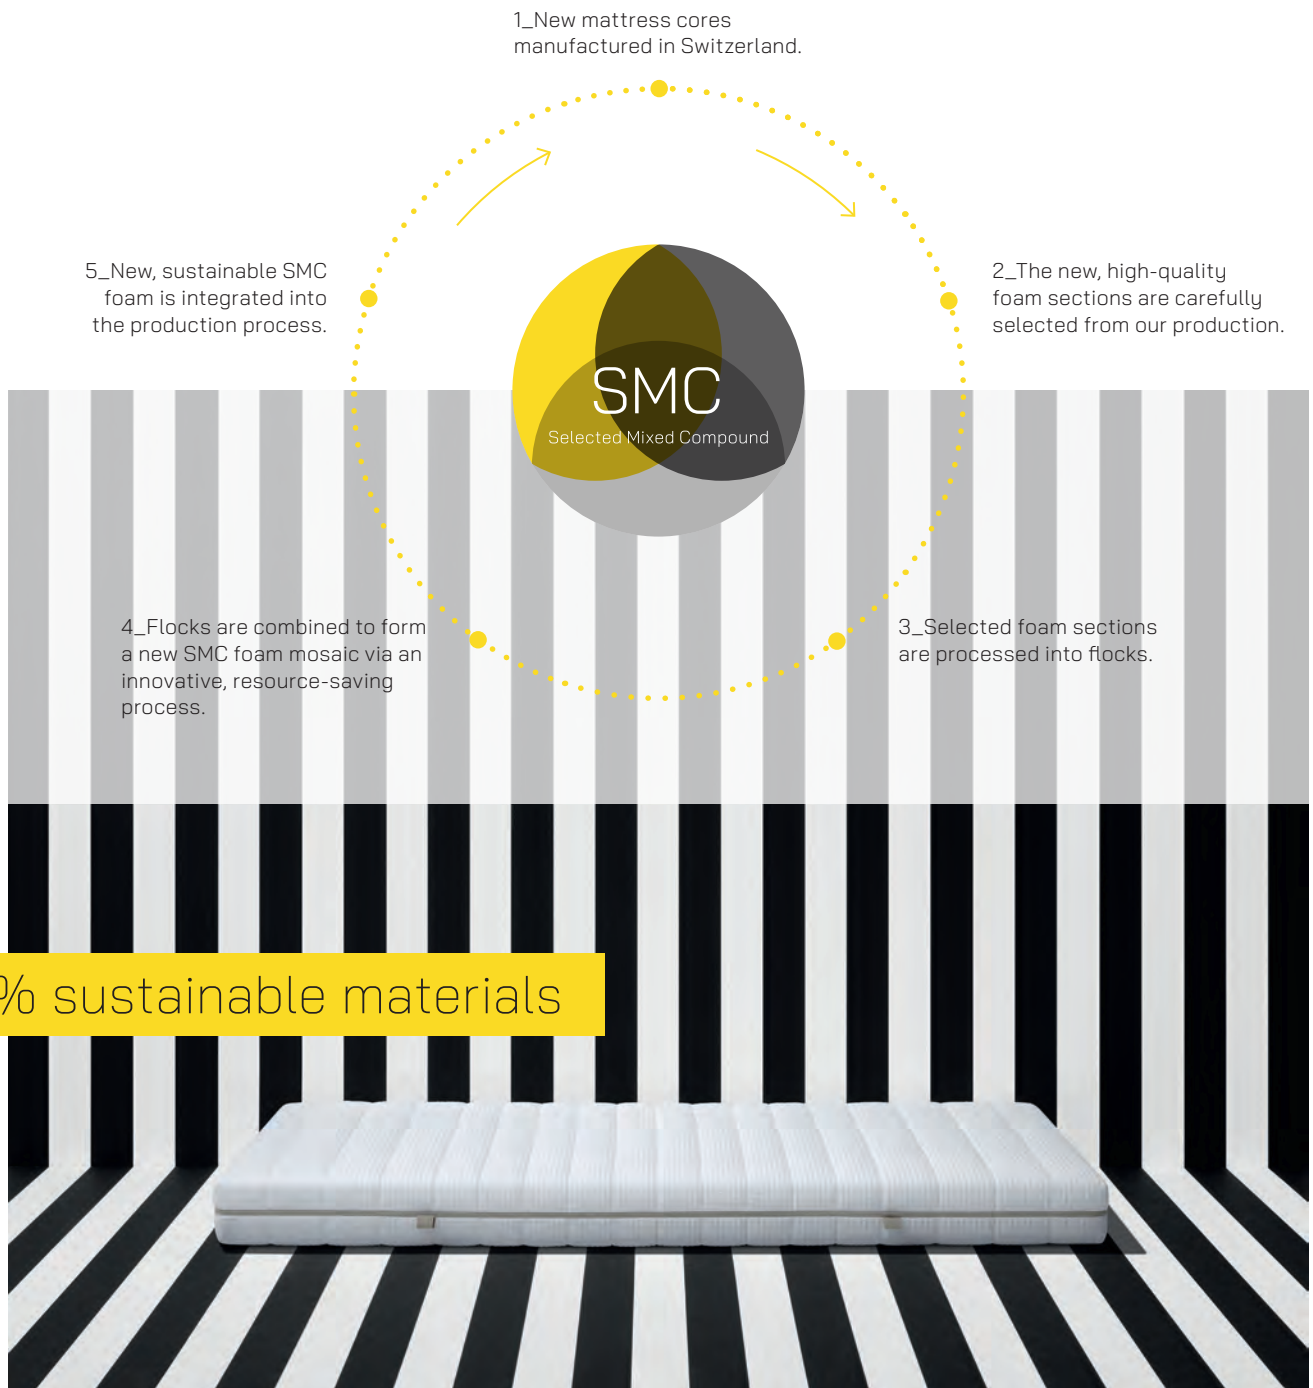

LINING

High-quality, washable Swisswool lining.

MATTRESS COVER

Star'Light fabric with silk (Oeko-Tex standard 100). The cover can be removed using the 4-sided zip and washed at up to 60 °C (wool wash programme).

ANTI-ALLERGIC

Also available in an allergy version at no extra charge.

Attractive all-rounder

Easy to handle, smart sleeping comfort. Suitable for every budget and every bedroom situation.

& lightness

The Star'Light model features a smart core architecture developed to combine maximum lightness with ergonomic sleeping comfort.

Special sizes possible: next price category plus 10 %.

Prices in CHF

Sustainable material innovation SMC.

The core of the Day'Dream back support mattress is made of 50 % sustainable Micro-Sense SMC foam. To make the SMC foam, high-quality, new foam sections are selected from our own production and combined to form a new foam mosaic via a specially developed process.