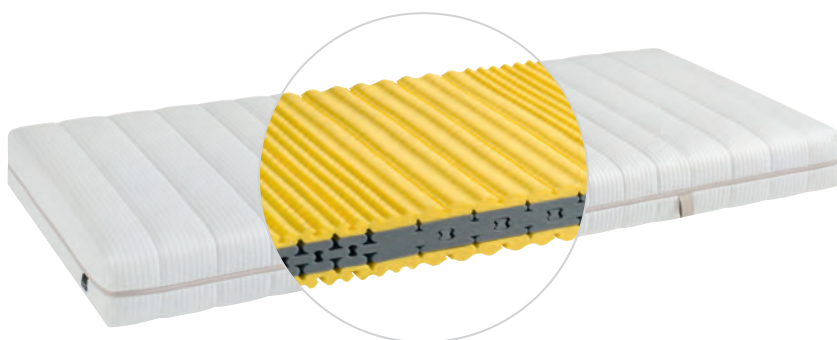

Star'Light

Suitable for straightforward sleepers who value Swiss quality and value for money.

TECHNICAL DETAILS STAR'LIGHT

Total mattress height: 17 cm
Core height: 14 cm

CORE

Trial core light

The Star'Light mattress core consists of a Trial comfort foam. The lightweight design with ergonomic construction stands out for its versatility, smart ergonomic comfort and easy handling. The elaborate fabrication technology ensures back support and a good shoulder balance.

Available in two degrees of hardness.

100 % metal free

The carefully manufactured Star'Light Trial core is homogeneously constructed and metal free.

Lightness

The smart mattress construction and low core height make the mattress easy to handle in everyday life.

Ergonomic comfort

Trial mattress core developed according to Swiss Sleep Technology for smart, ergonomic comfort.

CSV ergonomic principle

The design is based on the CSV (contouring, support, ventilation) ergonomic principle.

LINING

High-quality, washable Swisswool lining.

MATTRESS COVER

Star'Light fabric with silk (Oeko-Tex standard 100). The cover can be removed using the 4-sided zip and washed at up to 60 °C (wool wash programme).

ANTI-ALLERGIC

Also available in an allergy version at no extra charge.

Attractive all-rounder

Easy to handle, smart sleeping comfort. Suitable for every budget and every bedroom situation.