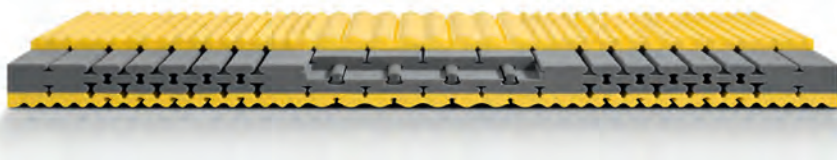

& lightness

The Star'Light model features a smart core architecture developed to combine maximum lightness with ergonomic sleeping comfort.

Star'Light 1 (soft) Art. no. 2136

Star'Light 2 (medium) Art. no. 2137

Dimensions	80/90 cm	95 cm	100 cm	120 cm	140 cm	160 cm	180 cm	200 cm
190/200 cm	690.-	760.-	830.-	1050.-	1230.-	1380.-	1560.-	1740.-
210 cm	760.-	840.-	920.-	1160.-	1360.-	1520.-	1720.-	1920.-
220 cm	800.-	890.-	970.-	1220.-	1430.-	1600.-	1810.-	2020.-

Special sizes possible: next price category plus 10 %.

Prices in CHF