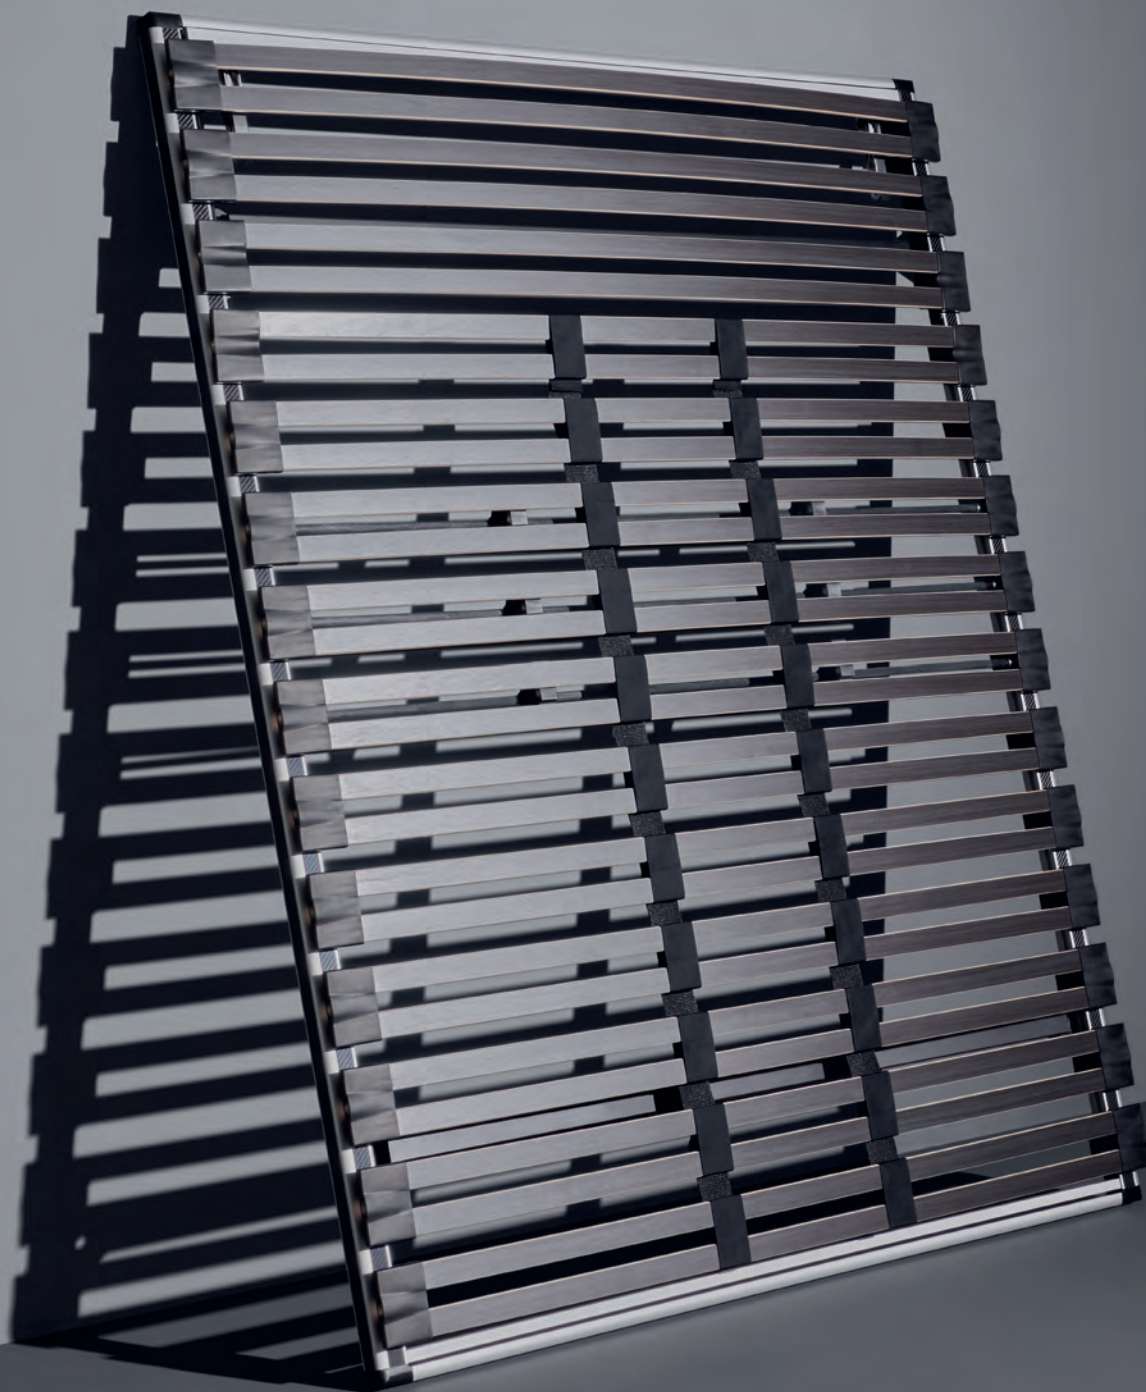

★
riposa

SWISS SLEEP

THE UNLIMITED SLEEP SURFACE.

Carbon Single Flex

Carbon Single Flex 1

With adjustable headrest

Carbon Single Flex 1 Art. no. 1241

Dimensions	158 cm
187/197 cm	2050.–
207 cm	2250.–
217 cm	2470.–

Special sizes possible: next price category plus CHF 550.–.

Prices in CHF

FEATURES

Craftsmanship and the use of high-quality materials: the Carbon Single Flex is a speciality made by riposa that provides unlimited lying comfort for the demanding, modern single sleeper.

Continuous lying comfort for singles or for two people (width of 160 cm)

160 cm x 200 cm in one piece
(The spatial requirements for moving and transport must be observed)

High stability and aesthetic appeal thanks to the combination of sophisticated and high-quality materials (aluminium, carbon, reinforced beechwood spring slats)