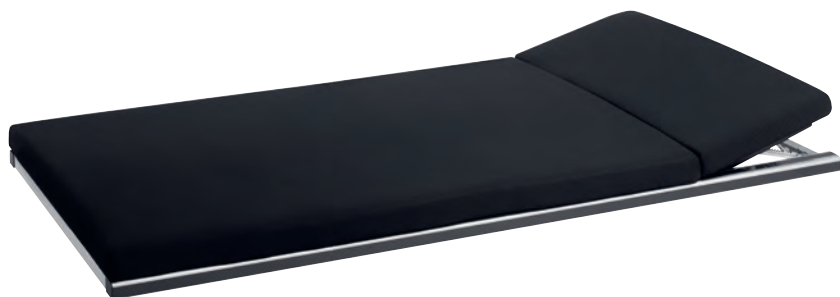

riposa

SWISS SLEEP

THE HIGH-END LOUNGER WITH THE BOXSPRING-INSIDE.

# Carbon Flex Luxe 1

With adjustable headrest

Carbon Flex Luxe 1 Art. no. 1231

Dimensions	78/88 cm	93 cm	98 cm	118 cm	138 cm	158 cm*	178 cm*	198 cm*
187/197 cm	2090.-	2240.-	2380.-	2790.-	3200.-	4250.-	4250.-	4830.-
207 cm	2300.-	2460.-	2620.-	3070.-	3520.-	4670.-	4670.-	5310.-
217 cm	2530.-	2700.-	2880.-	3380.-	3870.-	5130.-	5130.-	5830.-

## FEATURES

Carbon, aluminium, beechwood and boxspring inside – the Carbon Flex Luxe is a perfect synthesis of finest materials and technical precision.

High-end lounge with Double Flex Spring System DFS for unparalleled comfort

## IMPORTANT DIMENSIONS

Fitted height: 11.5 cm

Total height: 13 cm

From a width of 158 cm, in two parts with height-adjustable central feet