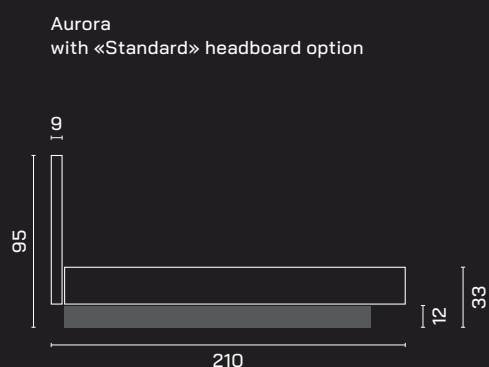

Base construction in two parts from 160 cm. / Available in genuine nappa leather on request.

Aurora Relax Boxspring bed Art. no. 6131

Order size	90/100 cm	120 cm	140 cm	160 cm	180 cm	200 cm
Length 200 cm	CHF 4590.–	CHF 5440.–	CHF 6190.–	CHF 7450.–	CHF 7690.–	CHF 8060.–
Finished size	90/100 × 210 cm	120 × 210 cm	140 × 210 cm	160 × 210 cm	180 × 210 cm	200 × 210 cm
Length 210 cm	CHF 5040.–	CHF 5990.–	CHF 6790.–	CHF 8180.–	CHF 8460.–	CHF 8850.–
Finished size	90/100 × 220 cm	120 × 220 cm	140 × 220 cm	160 × 220 cm	180 × 220 cm	200 × 220 cm

Base construction in two parts from 160 cm. / Surcharge for bed unit lighting: CHF 220.– in all sizes.

TECHNICAL DATA AURORA RELAX

STRUCTURE

Adjustable Boxspring bed with lightweight design and a pocket spring structure. The bed unit is contained in a high-quality upholstery cover. Your favourite positions can be saved via the memory buttons so that you can simply lie back and relax. The substructure is in two parts from 160 cm and can be switched synchronously.

«STILETTO» FOOT

The «Stiletto» grey-black metal foot emphasises the lightweight design of the «Aurora Relax» model. The «Aurora Relax» cannot be combined with the «Cube» wooden base.

Note: The Boxspring beds from riposa are handmade with pure craftsmanship. Minor variations in size are therefore possible.

Finished size of models 180 × 200 cm

All dimensions are in cm