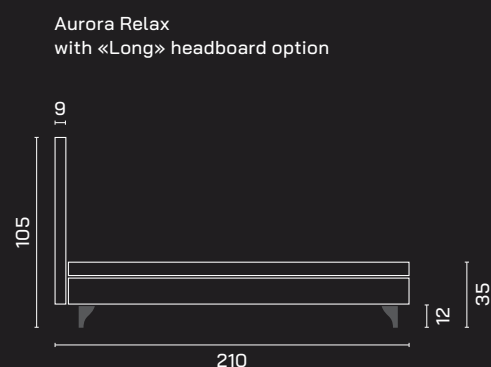

Base construction in two parts from 160 cm. / Available in genuine nappa leather on request.

Aurora Relax Boxspring bed Art. no. 6131

Order size	90/100 cm	120 cm	140 cm	160 cm	180 cm	200 cm
Length 200 cm	CHF 4590.–	CHF 5440.–	CHF 6190.–	CHF 7450.–	CHF 7690.–	CHF 8060.–
Finished size	90/100 × 210 cm	120 × 210 cm	140 × 210 cm	160 × 210 cm	180 × 210 cm	200 × 210 cm
Length 210 cm	CHF 5040.–	CHF 5990.–	CHF 6790.–	CHF 8180.–	CHF 8460.–	CHF 8850.–
Finished size	90/100 × 220 cm	120 × 220 cm	140 × 220 cm	160 × 220 cm	180 × 220 cm	200 × 220 cm

Base construction in two parts from 160 cm. / Surcharge for bed unit lighting: CHF 220.– in all sizes.

TECHNICAL DATA AURORA RELAX

STRUCTURE

Adjustable Boxspring bed with lightweight design and a pocket spring structure. The bed unit is contained in a high-quality upholstery cover. Your favourite positions can be saved via the memory buttons so that you can simply lie back and relax. The substructure is in two parts from 160 cm and can be switched synchronously.

«STILETTO» FOOT

The «Stiletto» grey-black metal foot emphasises the lightweight design of the «Aurora Relax» model. The «Aurora Relax» cannot be combined with the «Cube» wooden base.

Note: The Boxspring beds from riposa are handmade with pure craftsmanship. Minor variations in size are therefore possible.

Finished size of models 180 × 200 cm

All dimensions are in cm