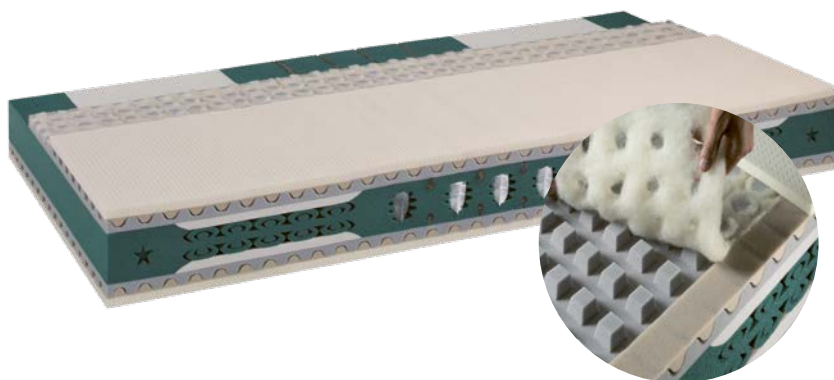

riposa

SWISS SLEEP

QUEEN OF THE BACK SUPPORT MATTRESSES.

Opera

Opera

The queen of the riposa back support mattresses combines high-tech features and natural materials. It offers supreme sleeping comfort thanks to the selection of the finest materials and special manufacturing techniques.

Natural Connect-System for absolute comfort

Thanks to the innovative Natural Connect-System, the body melts into the high-quality core surface and benefits from finely dosed pressure point relief.

Natural materials & ergonomics

The sustainable Swiss Green core with (metal-free) integrated foam boxes in the lumbar region – supplemented with horsehair and viscoelastic elements in the shoulder zone – ensures an extremely elegant, ergonomic sleeping experience.

Special sizes possible: next price category plus 10 %.

Prices in CHF

TECHNICAL DATA OPERA

Total height of mattress: 26 cm
Core height: 22 cm

CORE

Opera Swiss Green foam mattress core

The Swiss Green foam core (EvoPore VHRC), developed according to Swiss Sleep Technology (SST), stands out for its elastic comfort and sustainability. Metal-free foam boxes and horsehair are embedded into the rear section; viscoelastic elements offer added comfort in the shoulder zone. The unique Natural Connect-System on the surface completes the model.