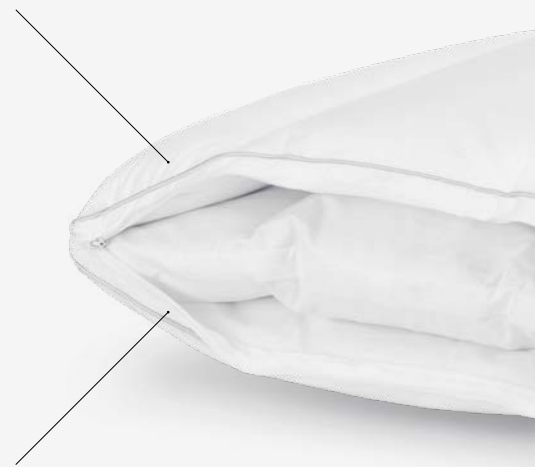

★  
**riposa**

SWISS SLEEP

PERFECT SLEEP COMFORT.

riposa neck pillow

# riposa neck pillow

The riposa neck pillow completes the riposa sleep system. Whether you prefer a very soft pillow, one with extra support, a plump pillow or one that is barely noticeable: in true riposa style, our neck pillow can be customised to suit your personal needs and preferences.

## Two sides with different benefits

The riposa neck pillow can be used on both sides thanks to its two-face cover: one side of the pillow cover with its new, pure goose down filling is particularly soft, while the side filled with micro-gel remains pleasantly cool.

## Pleasantly cool

The side filled with light micro-gel ensures a pleasantly cool feel.