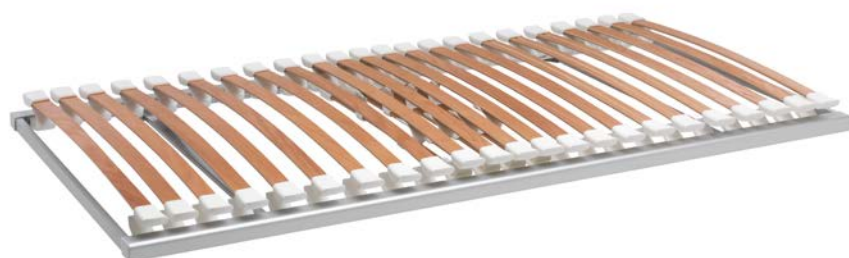

riposa

SWISS SLEEP

THE SLATTED BASE FOR PRECISE BODY REFLECTION.

Reflex

Reflex 0

Reflex 0 Art. no. 1000

Dimensions	78/88 cm	93 cm	98 cm	118 cm	138 cm	158 cm*	178 cm*	198 cm*
187/197 cm	990.-	1090.-	1190.-	1430.-	1670.-	2070.-	2070.-	2470.-
207 cm	1090.-	1200.-	1310.-	1570.-	1830.-	2270.-	2270.-	2710.-
217 cm	1140.-	1260.-	1380.-	1660.-	1930.-	2370.-	2370.-	2850.-

Special sizes possible: next price category plus 10 %.

Prices in CHF

* In two parts, with height-adjustable central feet.

Reflex – nature and technology harmoniously combined.

FEATURES

The anatomically designed sleep surface with single-spring suspension reflects the body precisely and individually. A masterpiece of engineering.

Maximum spring performance thanks to the ergonomic arrangement of the spring joints and single-spring suspension

High-quality aluminium material: extreme stability and lightness at the same time. Also easy to clean

High-quality sleep surface made of pre-stressed, supporting natural beechwood spring slats.

Innovative reflex single-spring joints arranged ergonomically

Self-regulating Shoulder-Balance-System SBS, sophisticated design