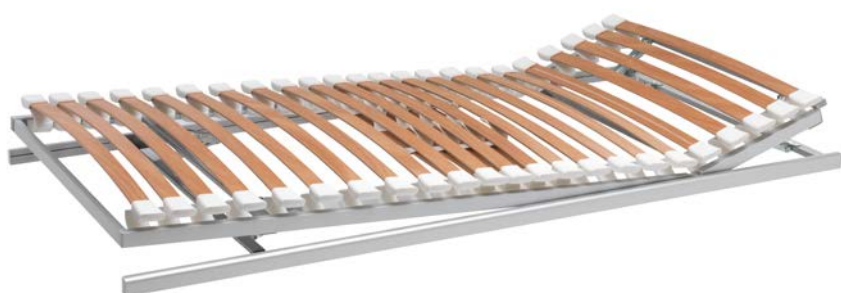

Special sizes possible: next price category plus 10 %.

Prices in CHF

* In two parts, with height-adjustable central feet.

Reflex – nature and technology harmoniously combined.

FEATURES

The anatomically designed sleep surface with single-spring suspension reflects the body precisely and individually. A masterpiece of engineering.

High-quality sleep surface made of pre-stressed, supporting natural beechwood spring slats.

Innovative reflex single-spring joints arranged ergonomically

Self-regulating Shoulder-Balance-System SBS, sophisticated design

Individually adjustable middle reinforcement for precise firmness settings

Optionally with or without adjustment (adjustable headrest, adjustable head and footrests or continuous automatic adjustment)

Can easily be converted into a bed with skirts and accessories

IMPORTANT DIMENSIONS

Fitted height: 9.5 cm

Total height: 11.5 cm

From a width of 158 cm, in two parts with height-adjustable central feet

Reflex 2

With adjustable head and footrests

Reflex 2 Art. no. 1002

Dimensions	78/88 cm	93 cm	98 cm	118 cm	138 cm	158 cm*	178 cm*	198 cm*
187/197 cm	1290.-	1420.-	1550.-	1860.-	2170.-	2670.-	2670.-	3190.-
207 cm	1420.-	1560.-	1710.-	2050.-	2390.-	2930.-	2930.-	3510.-
217 cm	1490.-	1640.-	1800.-	2160.-	2520.-	3070.-	3070.-	3690.-