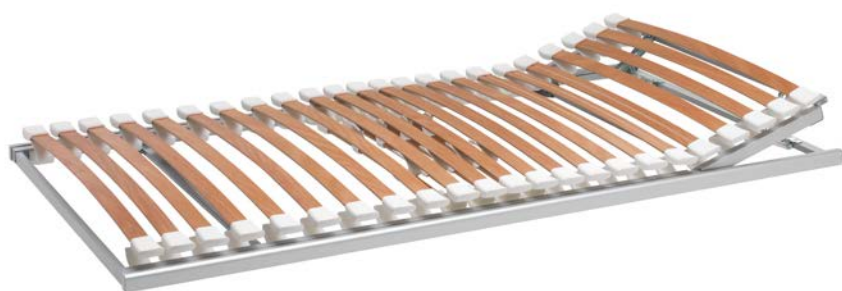

riposa

SWISS SLEEP

THE SLATTED BASE FOR PRECISE BODY REFLECTION.

Reflex

Reflex 0

Reflex 0 Art. no. 1000

Dimensions	78/88 cm	93 cm	98 cm	118 cm	138 cm	158 cm*	178 cm*	198 cm*
187/197 cm	990.-	1090.-	1190.-	1430.-	1670.-	2070.-	2070.-	2470.-
207 cm	1090.-	1200.-	1310.-	1570.-	1830.-	2270.-	2270.-	2710.-
217 cm	1140.-	1260.-	1380.-	1660.-	1930.-	2370.-	2370.-	2850.-

Special sizes possible: next price category plus 10 %.

Prices in CHF

* In two parts, with height-adjustable central feet.

Reflex – nature and technology harmoniously combined.

FEATURES

The anatomically designed sleep surface with single-spring suspension reflects the body precisely and individually. A masterpiece of engineering.

Maximum spring performance thanks to the ergonomic arrangement of the spring joints and single-spring suspension

High-quality aluminium material: extreme stability and lightness at the same time. Also easy to clean

100 % sleep surface – the ergonomic Flex supports the mattress across its entire width without any gaps

Reflex 1

With adjustable headrest

Reflex 1 Art. no. 1001

Dimensions	78/88 cm	93 cm	98 cm	118 cm	138 cm	158 cm*	178 cm*	198 cm*
187/197 cm	1090.-	1200.-	1310.-	1570.-	1830.-	2270.-	2270.-	2710.-
207 cm	1200.-	1320.-	1440.-	1730.-	2020.-	2490.-	2490.-	2970.-
217 cm	1260.-	1390.-	1510.-	1810.-	2110.-	2610.-	2610.-	3110.-