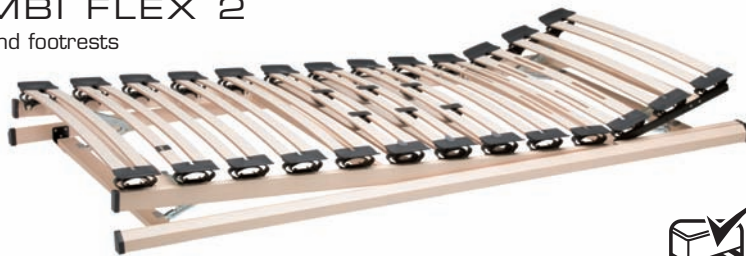

riposa COMBI FLEX
riposa POSA FLEX

riposa

SWISS SLEEP

PLATINUM

Comfort at an unbeatable price

riposa COMBI AUTOMAT

- Automatically adjustable between sitting and lying positions at the touch of a button
- Power cut-off
- Emergency drop
- Torch function
- Hand-held remote control with backlighting
- Laminated beech frame in 'Light Maple' Deco
- Multi-layer double spring slats mounted in 28 elastic COMBI FLEX joints
- Manually adjustable headrest
- 100 % sleep surface
- Separate, individually adjustable sleep surfaces from 158 cm

Other dimensions not available.

Prices in CHF

* In two parts, incl. height-adjustable feet.

riposa COMBI FLEX

COMBI FLEX from riposa combines a classic design and wooden construction with the comfort of an adjustable frame.

riposa COMBI FLEX 2

With adjustable head and footrests

Art. no. 1112 riposa COMBI FLEX 2

Size	78/88 cm	93 cm	98 cm	118 cm	138 cm	158*cm	178*cm
187/197 cm	690.-	760.-	820.-	1080.-	1270.-	1450.-	1450.-
207 cm	760.-	840.-	910.-	1190.-	1400.-	1590.-	1590.-
217 cm	800.-	890.-	960.-	1250.-	1470.-	1670.-	1670.-

Special sizes possible: next price category plus 10%.

Prices in CHF

* In two parts, incl. height-adjustable feet.

riposa POSA FLEX

POSA FLEX is riposa's functional yet slim adjustable bed frame featuring wooden construction.