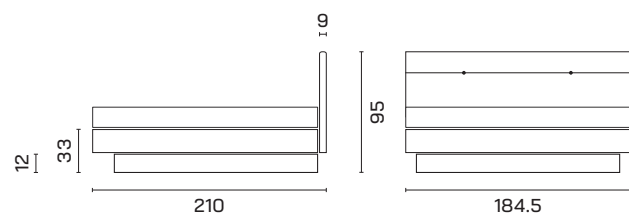

SEAMLESS APPEARANCE / ANTI-SLIP SURFACE

Optionally, the Aurora bed unit is also available with a seamless appearance, removable cover and anti-slip surface.

HEADBOARDS

Two headboard sizes are available for individual bed compositions: the classic standard height and a higher «Long» version. The Aurora headboard can also be made without button stitching (no tacking/buttons and no horizontal stitching) for the same price.

Finished size of model 180 × 200 cm

All sizes in cm

Aurora Boxspring bed

«Standard» headboard

«Long» headboard Ideal for combining with a high mattress or mattress with topper.